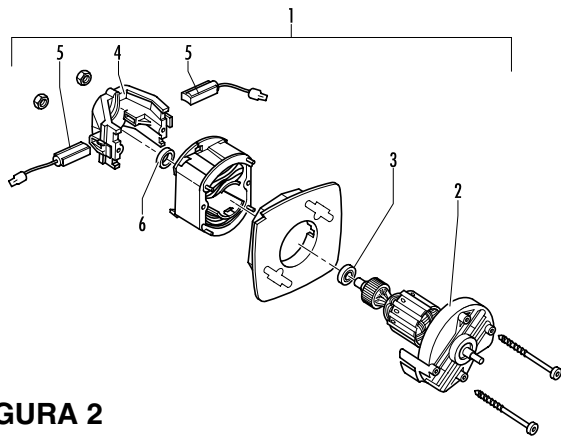

brand	PARTNER

date	MAR/03	SHEET 1/2

Model	Prefix
P 1435	02

Product number
953900413

FIGURA 2